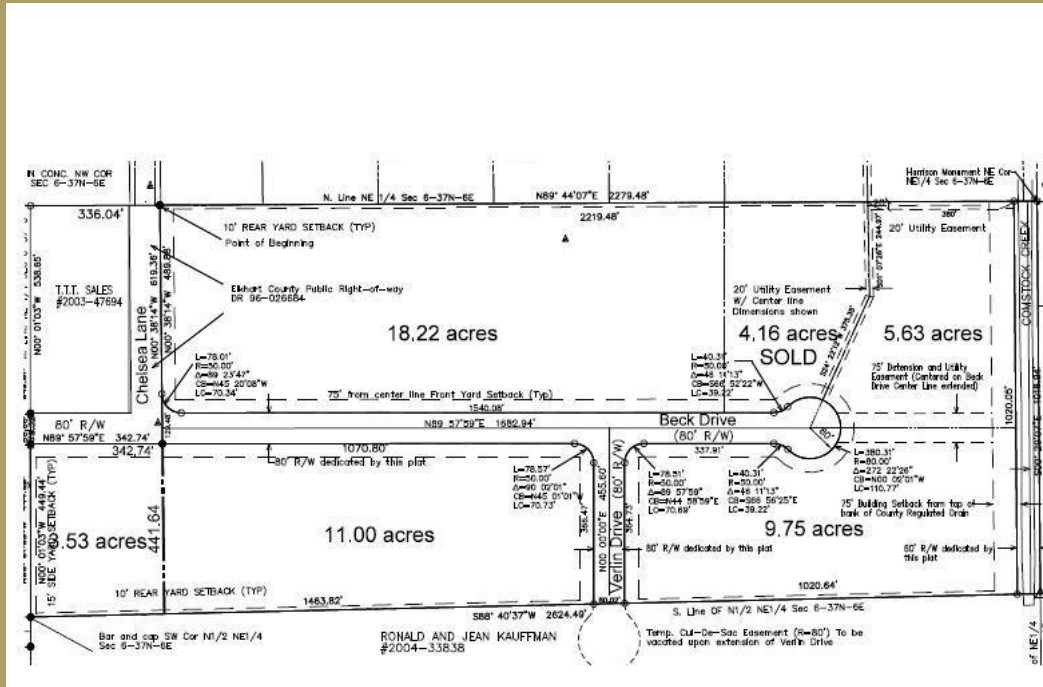

REAL ESTATE 23929 US 33 E, Elkhart, IN 46517 | o: (574) 875-5149 | f: (574) 875-6002 | myerstrust.com

**Beck Industrial Sub Phase II
Elkhart, IN**

Beck Industrial is one of Elkhart's newest fully serviced developments. Located just off of the four lane CR 17 with easy access to both I80/90 and the US 20 Bypass this site is perfect for industry.

Knowledge. Trust. Results.

Information is subject to verification and no liability for errors or omissions is assumed

Details:

Size: 48.13 acres remain. Lot sizes to fit almost any need can be made.

Location: Located on Beck Drive 0.5 miles East of CR 17 and 2.5 miles from the US 20 Bypass and 4 miles from the 180/90 toll road. $41^{\circ}41'37.79''N$ $85^{\circ}52'43.30''W$

Lot Desc: There are various lot sizes available and a “custom fit” lot can be arranged.

Work Force: Located in a very strong manufacturing area with a total population within 5 miles of 59,318 and day time work force within 5 miles of 27,644, and the county having a population close to 200,000.